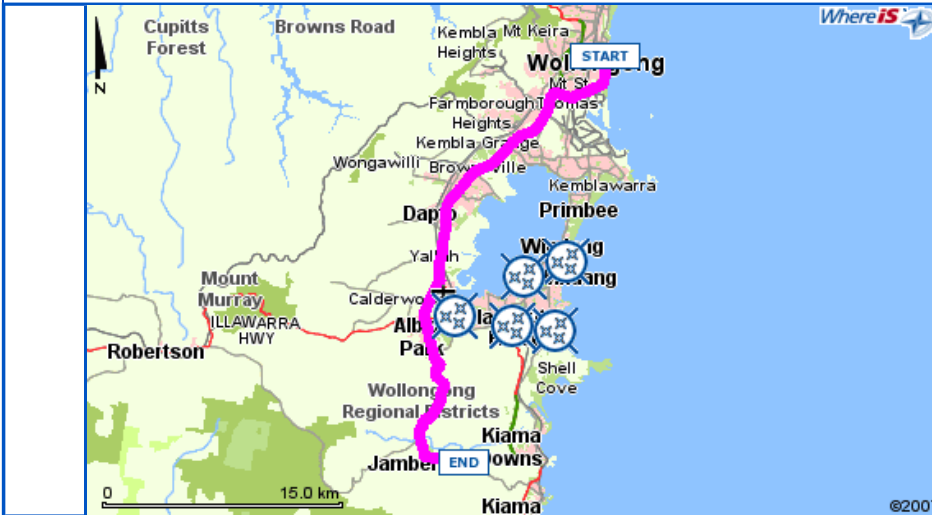

[Yellow Pages](#)
[White Pages](#)
[CitySearch](#)
[Trading Post](#)
[more sites](#)
[BIGPOND](#)

**Travel 35.42 km, Est. Time 28 mins**

[Reset Map](#) [Edit Trip](#) [Reverse Trip](#)

Show businesses on map

Show places of interest on map

Show Place

Show

Directions map created (Maximum number of Parks & Reserves displayed for this zoom level). [View these results as a list.](#)

[Step-by-Step Directions](#)

[Print](#)

advertisement

**Step-by-Step Directions & Maps**

Segment 1 (map)	Travel	Est. Time	Maps Hide All
<b>Start:</b> Start at SMITH ST, WOLLONGONG - head towards CORRIMAL ST	133 m	< 1 min	<a href="#">Show Map</a>
Turn right at CORRIMAL ST, WOLLONGONG	1.54 km	< 2 mins	<a href="#">Show Map</a>
At the ROUNDABOUT - take the 2nd exit onto CORRIMAL ST, WOLLONGONG	200 m	< 1 min	<a href="#">Show Map</a>